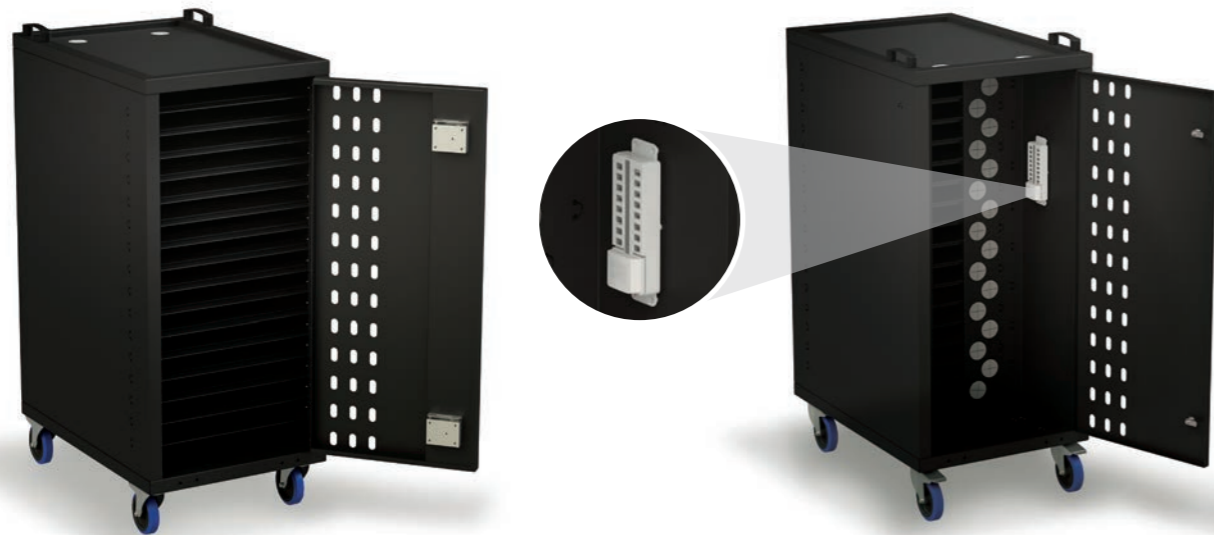

LAPBANK TABLET TROLLEY

SECURITY & MANAGEMENT

The Lapbank Tablet Trolley with Shelves is a universal design with storage configured for two tablets per shelf and it accommodates devices up to a maximum case size of 70mm H x 360mm W x 230mm D.

The cushioned shelves protect and grip devices and the generous shelf gaps provide huge scope for swapping out different sized devices - future proofing and allowing for mixing a variety of products in the same trolley. The products could include tablets from different manufacturers, GPS devices, 3-D glasses, e-readers, digital cameras and smart phones etc. A spare shelf is allocated for Laptop security to complete the solution.

Our constant attention to detail and exacting build quality means the range has established a no-nonsense reputation for security. Lapbank Trolleys are particularly suited in open access environments where security may be an issue.

FRONT LOADING

REAR CHARGING

Shelf life - the wide shelves allow 2 devices on each shelf and its height means no worries about case sizes.

Serious security - market leading security measures to protect your assets.

Mix 'n' match - It's not just tablets that can be charged, any USB chargeable device is compatible - tablets, phones, 3-D glasses, GPS, digital cameras, e-readers etc. Simply plug in and charge on the shelf.

The perfect charge - when each device is plugged in, the Sync & Charge device analyses its profile to deliver the exact amount of charge required for optimum full rate charging, protecting your device and the battery. NOTE - Sync and data transfer compatibility where applicable.

FOR MORE DETAILS AND TO EXPERIENCE THE FULL RANGE VISIT LOXIT.COM

LAPBANK RANGE

QTY	INTELLIGENT CHARGE	INTELLIGENT SYNC & CHARGE
15	-	7515
16	7519	7520
30	-	7530
32	7539	7540

SPECIFICATION

CODE	PRODUCT	WEIGHT	[HxWxD]	STORE	CHARGE	SYNC	CHARGING
LAPBANK TABLET TROLLEY							
Max Device Size 230 W x 360 H x 70 D (charger point on width)							
7519	16 USB Charge	62Kg	970 x 500 x 670mm	16	16	n/a	adapters
7539	32 USB Charge	94Kg	1220 x 550 x 800mm	32	32	n/a	adapters
7515	15 Sync & Intelligent Charge	62Kg	970 x 500 x 670mm	16	15	15	USB
7520	16 Sync & Intelligent Charge	63Kg	970 x 500 x 670mm	16	16	16	USB
7530	30 Sync & Intelligent Charge	94Kg	1220 x 550 x 800mm	32	30	30	USB
7540	32 Sync & Intelligent Charge	96Kg	1220 x 550 x 800mm	32	32	32	USB

FOR MORE DETAILS AND TO EXPERIENCE THE FULL RANGE VISIT LOXIT.COM