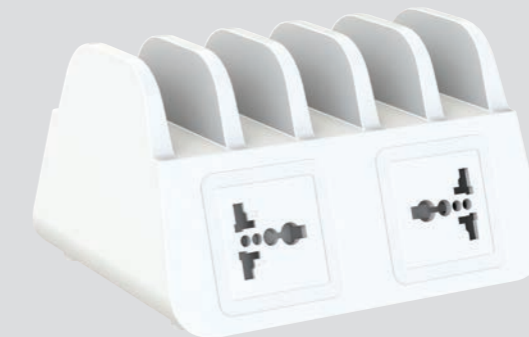

Universal traveller - the unit is compatible with UK, US, European and Australian mains input, making it the ideal travelling companion.

Small but perfectly formed - the Tab Rack is just 160 x 130 x 90 mm, making it unobtrusive when in use... on your desk, in the boardroom or at home. Plus...it won't take up all your luggage space when travelling.

Quality control - the Tab Rack is fully CE and UL certified for your complete peace of mind.

TAB RACK 5 UNIVERSAL CHARGE STATION
PRODUCT CODE 7905