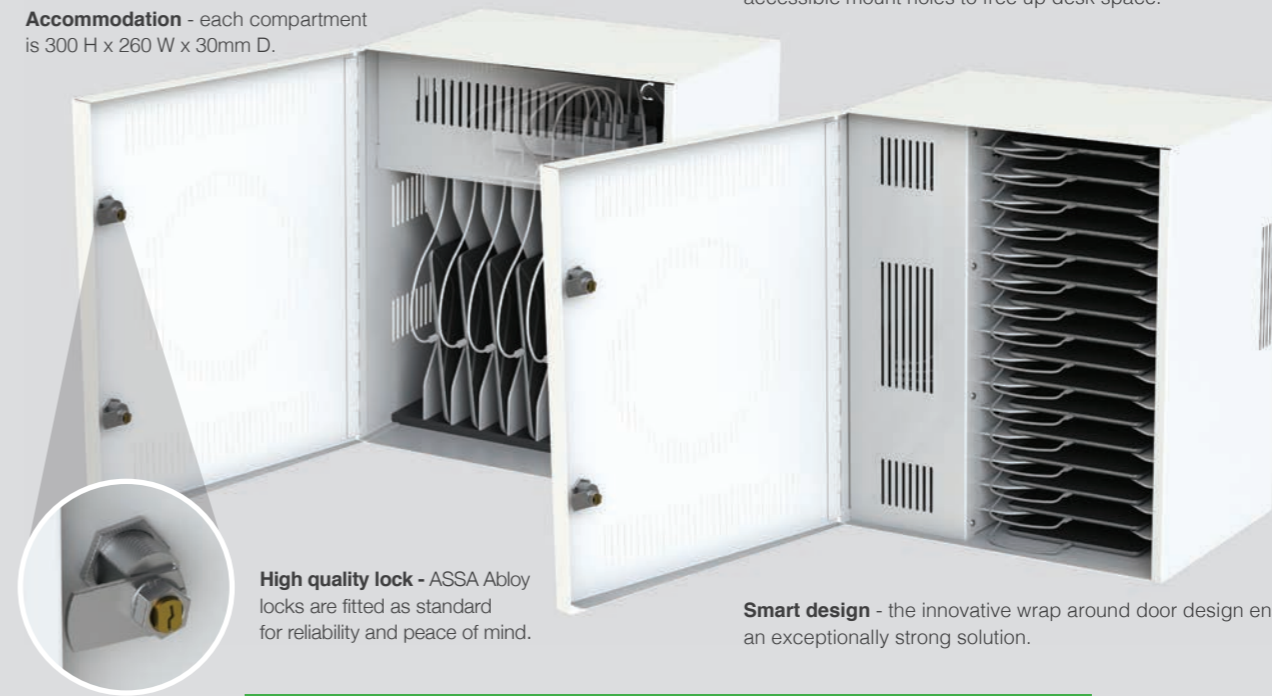

iBANK 8 & 16

HIGH SECURITY WALL & DESKTOP

Wall or desk mounted, this is the highest security option for storing small numbers of tablets. The iBank can be configured to be USB Charging *OR* Charge Only using the device's own transformers *OR* universal USB Sync and Charge.

Space saver - the minimal footprint of these efficient designs
iBank 8 380 x 370 x 430mm **iBank 16** 330 x 455 x 540mm.
keeps your tablets safe, charged and organised.

Accommodation - each compartment is 300 H x 260 W x 30mm D.

Welded steel construction throughout - for strength and security.

Easy wall mount - iBank can also be wall mounted using the easily accessible mount holes to free up desk space.