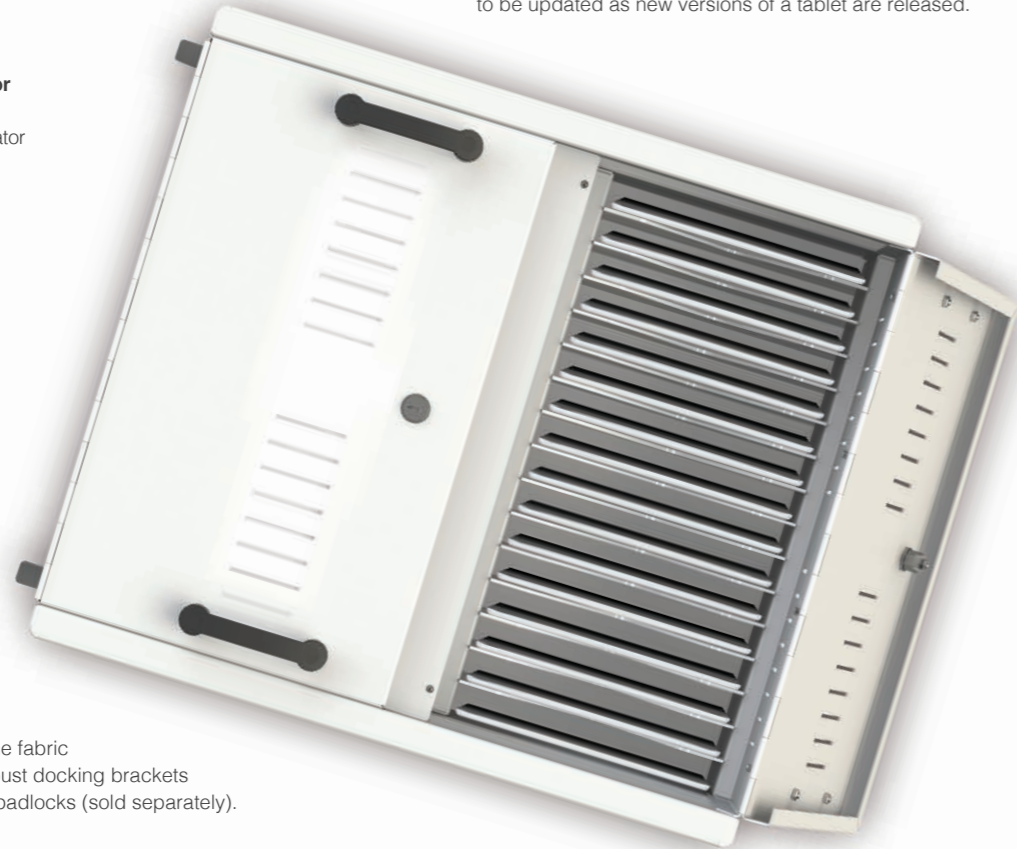

TABCART

SECURITY & MANAGEMENT

Get connected - a single USB cable connects all tablets to the host computer via the Sync and Charge device.

The perfect charge - when connected via USB, each tablet is profiled by the Sync & Charge device. The optimum charge rate is then delivered to each individual tablet, ensuring the fastest and safest charge rate possible.

Four sturdy grab handles for safe transportation - one at each corner.

Future proof - the USB connection also allows charging profiles to be updated as new versions of a tablet are released.

Sync up to 16 iPads or iPad mini's at once - using Apple's Configurator allowing all tablets to sync simultaneously*.

*When using an Apple host computer. Windows based computers may sync up to 7 iPads at one time.

Dynamic chassis - the high quality, welded steel chassis is powder coated for longevity.

Secure wall docking - TabCart can be securely attached to the fabric of the building with robust docking brackets and twin 60mm brass padlocks (sold separately).

Low power consumption - the clever design incorporates natural convection ventilation to prevent heat build up inside the unit without the use of power hungry electric fans.

Flexible storage options - our compartments are 270 H x 300 W x 30mm D accommodating most devices including cases. Custom sizing is available for even larger cases like Big Grips.

FOR MORE DETAILS AND TO EXPERIENCE THE FULL RANGE VISIT LOXIT.COM